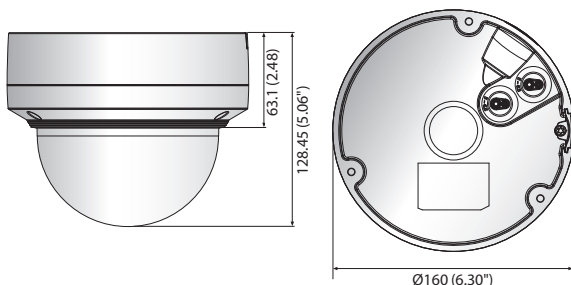

Dimensions

Unit : mm (inch)