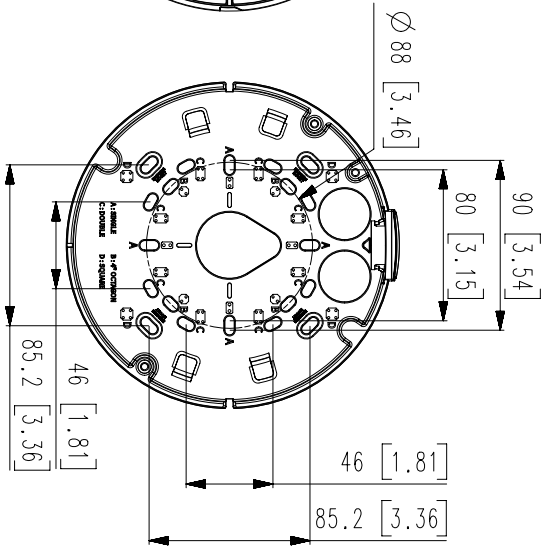

13	XNV-9082R	19.12.
12	XNV-7082R	19.12.
11	XNV-6082R	19.12.
10	PNV-A7081R	19.12.
9	PNV-A6081R	19.12.
8	XNV-8081RE	19.12.
7	XNV-6081RE	19.12.18
6	PNV-A9081R	19.09.27
5	XNV-8081R	19.09.27
4	XNV-6081R	19.09.27
3	XNV-6081	19.09.27
2	XNV-8081Z	19.09.27
1	XNV-6081Z	19.09.27
No.	MODEL NAME	DATE

Unit: mm [inch] SCALE: 1/1 Hanwha Techwin