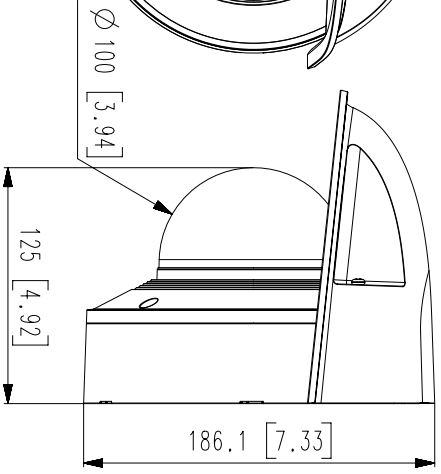

13	XNV-9082R	19.12.
12	XNV-7082R	19.12.
11	XNV-6082R	19.12.
10	PNV-A7081R	19.12.
9	PNV-A6081R	19.12.
8	XNV-8081RE	19.12.
7	XNV-6081RE	19.12.18
6	PNV-A9081R	19.09.27
5	XNV-8081R	19.09.27
4	XNV-6081R	19.09.27
3	XNV-6081	19.09.27
2	XNV-8081Z	19.09.27
1	XNV-6081Z	19.09.27
No.	MODEL NAME	DATE

Unit: mm [inch] SCALE: 1/1 Hanwha Techwin