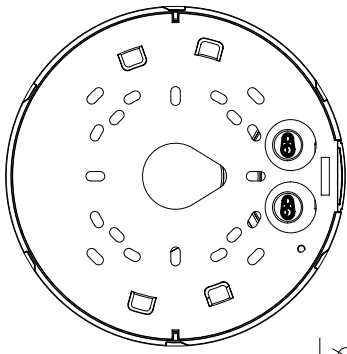

13	XNV-9082R	19.12.
12	XNV-7082R	19.12.
11	XNV-6082R	19.12.
10	PNV-A7081R	19.12.
9	PNV-A6081R	19.12.
8	XNV-8081RE	19.12.
7	XNV-6081RE	19.12.18
6	PNV-A9081R	19.09.27
5	XNV-8081R	19.09.27
4	XNV-6081R	19.09.27
3	XNV-6081	19.09.27
2	XNV-8081Z	19.09.27
1	XNV-6081Z	19.09.27
No.	MODEL NAME	DATE

Unit: mm [inch] SCALE: 1/1 Hanwha Techwin