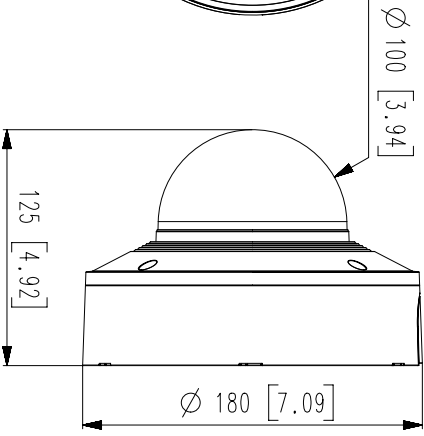

13	XNV-9082R	19.12.
12	XNV-7082R	19.12.
11	XNV-6082R	19.12.
10	PNV-A7081R	19.12.
9	PNV-A6081R	19.12.
8	XNV-8081RE	19.12.
7	XNV-6081RE	19.12.18
6	PNV-A9081R	19.09.27
5	XNV-8081R	19.09.27
4	XNV-6081R	19.09.27
3	XNV-6081	19.09.27
2	XNV-8081Z	19.09.27
1	XNV-6081Z	19.09.27
No.	MODEL NAME	DATE

Unit: mm [inch] SCALE: 1/1 Hanwha Techwin