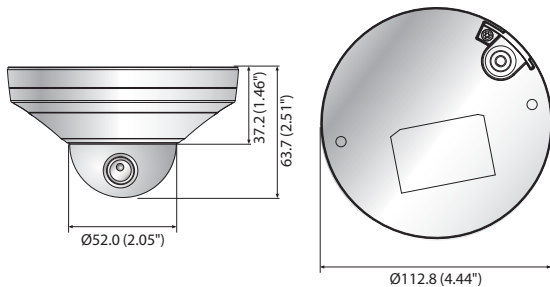

Dimensions

Unit : mm (inch)